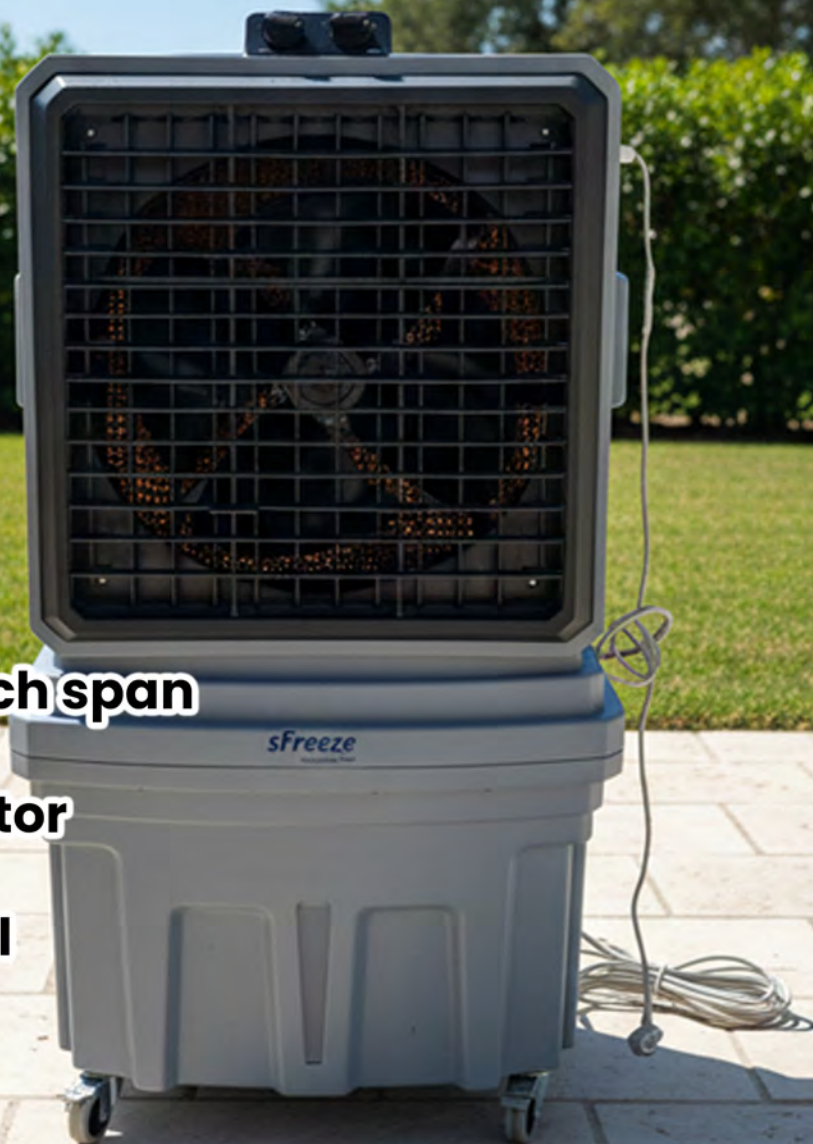

sFreeze Mini 150

sFreeze

...The Cooling Storm

3 Blade, 20" inch span

Aluminium Motor

Auto swing grill

Tank size 150L

Works on inverter